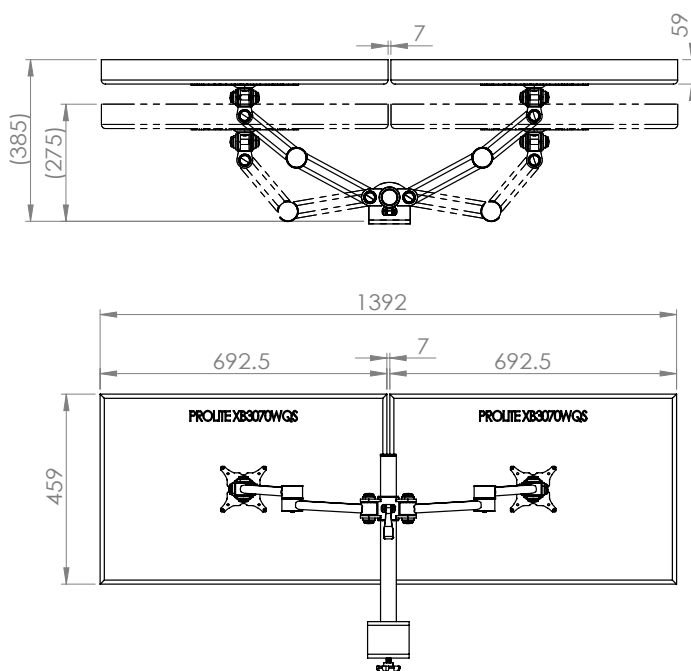

XSTREAM post mount 2 x dual beam arms with standard clamp

Product Specification

Product code	XSTREAM2PMCOMB01S - silver
Weight capacity	10kg per arm
Max screen size	2 x 30"
VESA	75mm & 100mm VESA compliant
Movement	Height adjustment, tilt, swivel, rotation and reach
Height adjustment	Max height adjustment 420mm from desk top
Fixings	Supplied with standard desk clamp

Additional Information

2 x dual beam arms with manual height adjustment

Additional +/- 70mm available with ratchet mechanism

Lockable quick release VESA function

Silver – XSTREAM2PMCOMB01S - RAL code 9006

White – XSTREAM2PMCOMB01W - RAL code 9010

Black – XSTREAM2PMCOMB01B - RAL code 9005

Ergo
01235 773373
www.ergold.co.uk
sales@ergold.co.uk

Monitor Size Movement

27" Screen

a. Having a partition/obstacle behind the monitor arm

b. no partition/obstacle behind the monitor arm

30" Screen

a. Having a partition/obstacle behind the monitor arm

b. no partition/obstacle behind the monitor arm