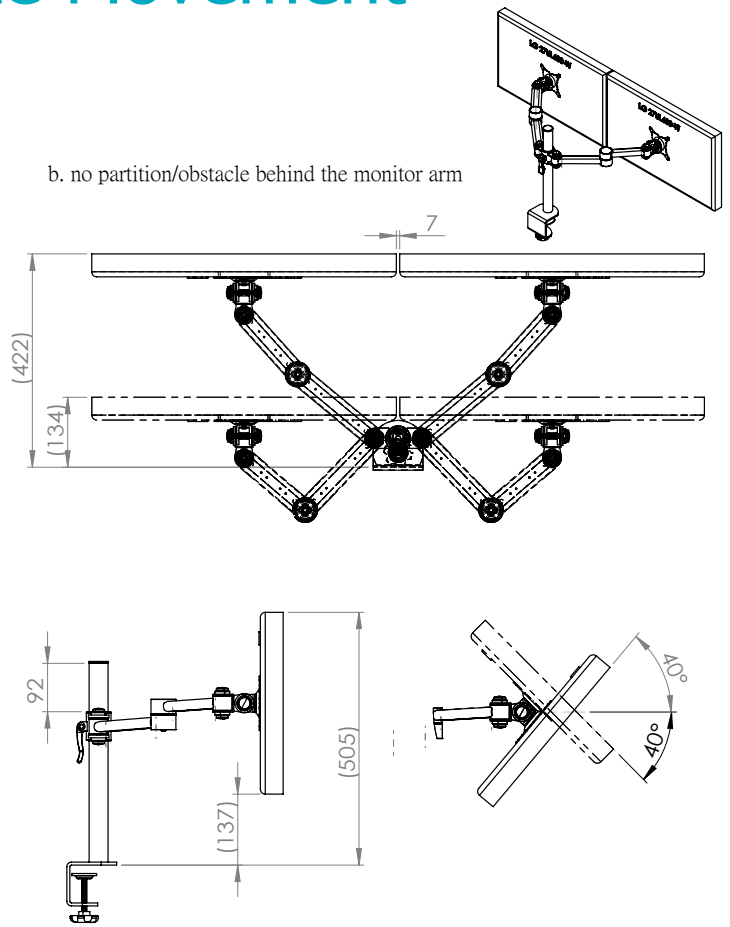

XSTREAM post mount 2 x dual beam arms with standard clamp

Product Specification

Product code	XSTREAM2PMCOMB01S - silver
Weight capacity	10kg per arm
Max screen size	2 x 30"
VESA	75mm & 100mm VESA compliant
Movement	Height adjustment, tilt, swivel, rotation and reach
Height adjustment	Max height adjustment 420mm from desk top
Fixings	Supplied with standard desk clamp

Additional Information

2 x dual beam arms with manual height adjustment

Additional +/- 70mm available with ratchet mechanism

Lockable quick release VESA function

Silver – XSTREAM2PMCOMB01S - RAL code 9006

White – XSTREAM2PMCOMB01W - RAL code 9010

Black – XSTREAM2PMCOMB01B - RAL code 9005

Ergo
01235 773373
www.ergold.co.uk
sales@ergold.co.uk

Monitor Size Movement

27" Screen

a. Having a partition/obstacle behind the monitor arm

b. no partition/obstacle behind the monitor arm

30" Screen

a. Having a partition/obstacle behind the monitor arm

b. no partition/obstacle behind the monitor arm