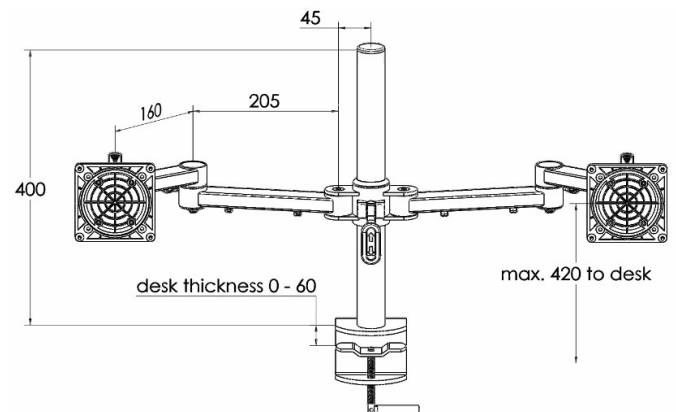

XSTREAM post mount 2 x dual beam arms with standard clamp

Product Specification

Product code	XSTREAM2PMCOMB01S - silver
Weight capacity	10kg per arm
Max screen size	2 x 30"
VESA	75mm & 100mm VESA compliant
Movement	Height adjustment, tilt, swivel, rotation and reach
Height adjustment	Max height adjustment 420mm from desk top
Fixings	Supplied with standard desk clamp

Additional Information

2 x dual beam arms with manual height adjustment

Additional +/- 70mm available with ratchet mechanism

Lockable quick release VESA function

Silver – XSTREAM2PMCOMB01S - RAL code 9006

White – XSTREAM2PMCOMB01W - RAL code 9010

Black – XSTREAM2PMCOMB01B - RAL code 9005

Ergo
01235 773373
www.ergold.co.uk
sales@ergold.co.uk

Monitor Size Movement

27" Screen

a. Having a partition/obstacle behind the monitor arm