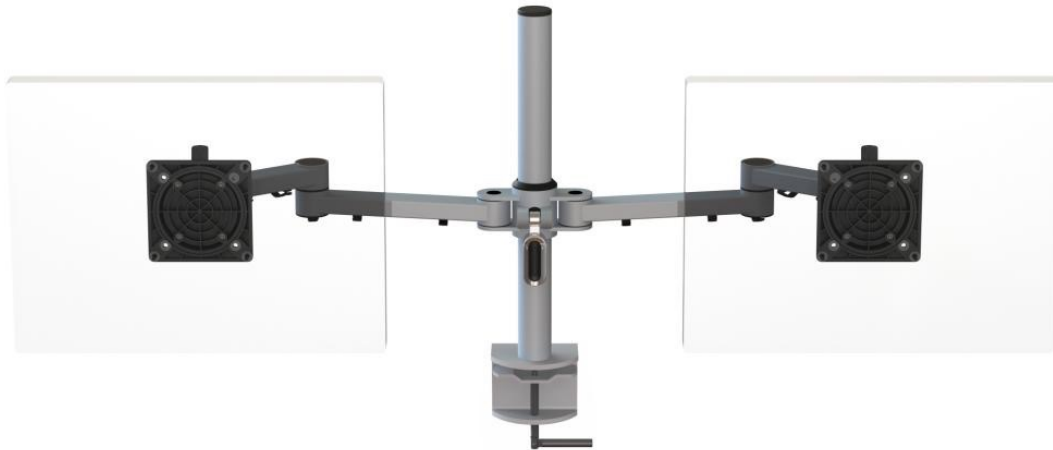

XSTREAM post mount 2 x dual beam arms with standard clamp

Product Specification

Product code	XSTREAM2PMCOMB01S - silver
Weight capacity	10kg per arm
Max screen size	2 x 30"
VESA	75mm & 100mm VESA compliant
Movement	Height adjustment, tilt, swivel, rotation and reach
Height adjustment	Max height adjustment 420mm from desk top
Fixings	Supplied with standard desk clamp

Additional Information

2 x dual beam arms with manual height adjustment

Additional +/- 70mm available with ratchet mechanism

Lockable quick release VESA function

Silver – XSTREAM2PMCOMB01S - RAL code 9006

White – XSTREAM2PMCOMB01W - RAL code 9010

Black – XSTREAM2PMCOMB01B - RAL code 9005

Ergo
01235 773373
www.ergold.co.uk
sales@ergold.co.uk

Monitor Size Movement

27" Screen

a. Having a partition/obstacle behind the monitor arm

b. no partition/obstacle behind the monitor arm

30" Screen

a. Having a partition/obstacle behind the monitor arm

b. no partition/obstacle behind the monitor arm