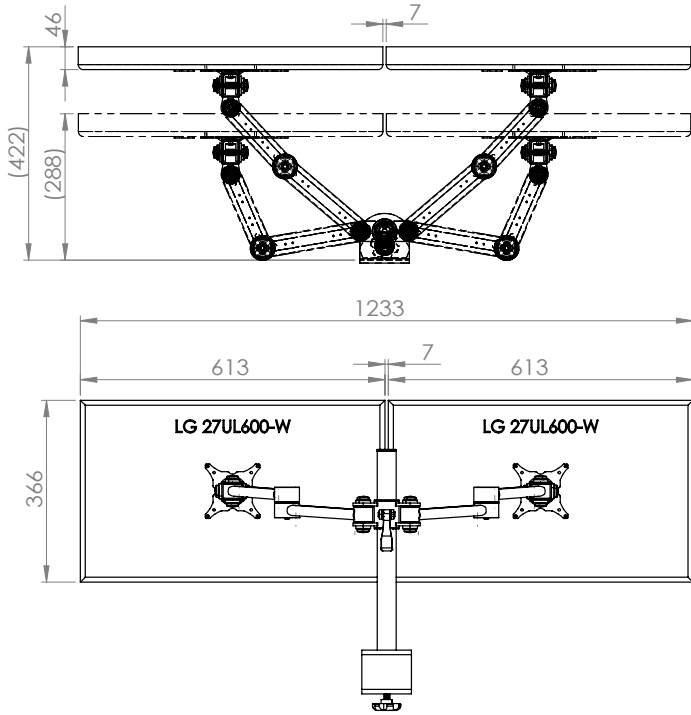

XSTREAM post mount 2 x dual beam arms with standard clamp

Product Specification

Product code	XSTREAM2PMCOMB01S - silver
Weight capacity	10kg per arm
Max screen size	2 x 30"
VESA	75mm & 100mm VESA compliant
Movement	Height adjustment, tilt, swivel, rotation and reach
Height adjustment	Max height adjustment 420mm from desk top
Fixings	Supplied with standard desk clamp

Additional Information

2 x dual beam arms with manual height adjustment

Additional +/- 70mm available with ratchet mechanism

Lockable quick release VESA function

Silver – XSTREAM2PMCOMB01S - RAL code 9006

White – XSTREAM2PMCOMB01W - RAL code 9010

Black – XSTREAM2PMCOMB01B - RAL code 9005

Ergo
01235 773373
www.ergold.co.uk
sales@ergold.co.uk

Monitor Size Movement

27" Screen

a. Having a partition/obstacle behind the monitor arm

b. no partition/obstacle behind the monitor arm

30" Screen

a. Having a partition/obstacle behind the monitor arm

b. no partition/obstacle behind the monitor arm